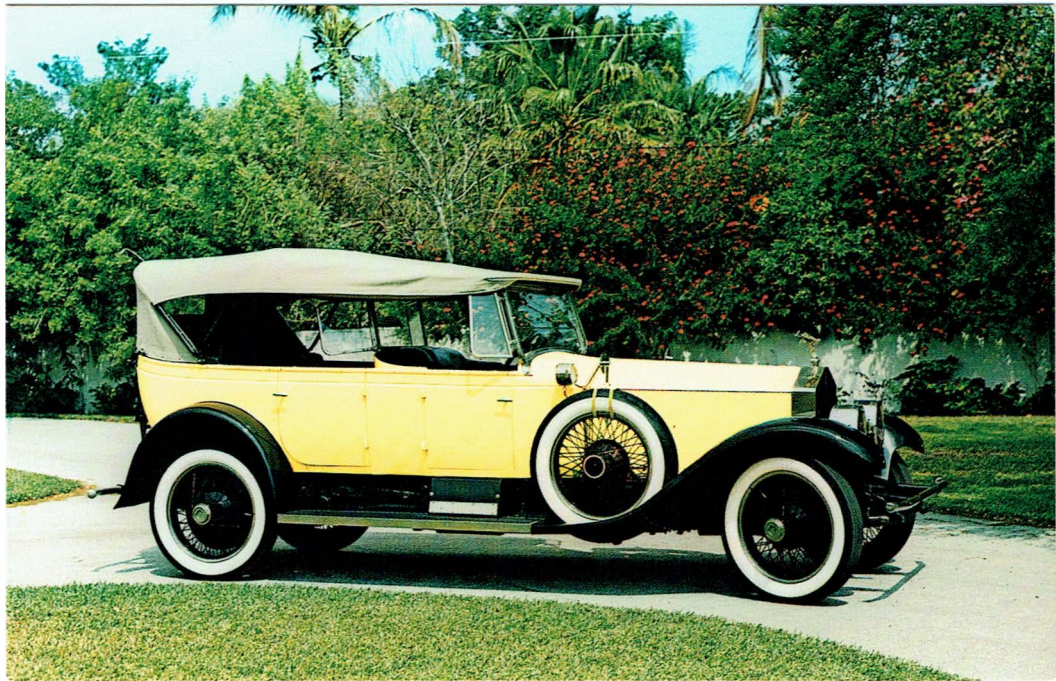

42 ML Series *Silene Ghost* at Duke Univ.
Durham, N.C.

5142ML

1926

Johnson Parker
Dept. Biological Sciences
Univ. of Idaho
Moscow, Idaho

542 ML Series Silver Ghost
originally owned in Falmouth, Mass.

J. Parker

Johnson Parker
Dept. Biological Sciences
Univ. of Idaho
Moscow, Idaho

1925 ROLLS-ROYCE Silver Ghost Oxford Tourer
(#142ML) — Springfield model with body by
Brewster. From the Collection of Mr. Rick Carroll,
Jensen Beach, Florida.